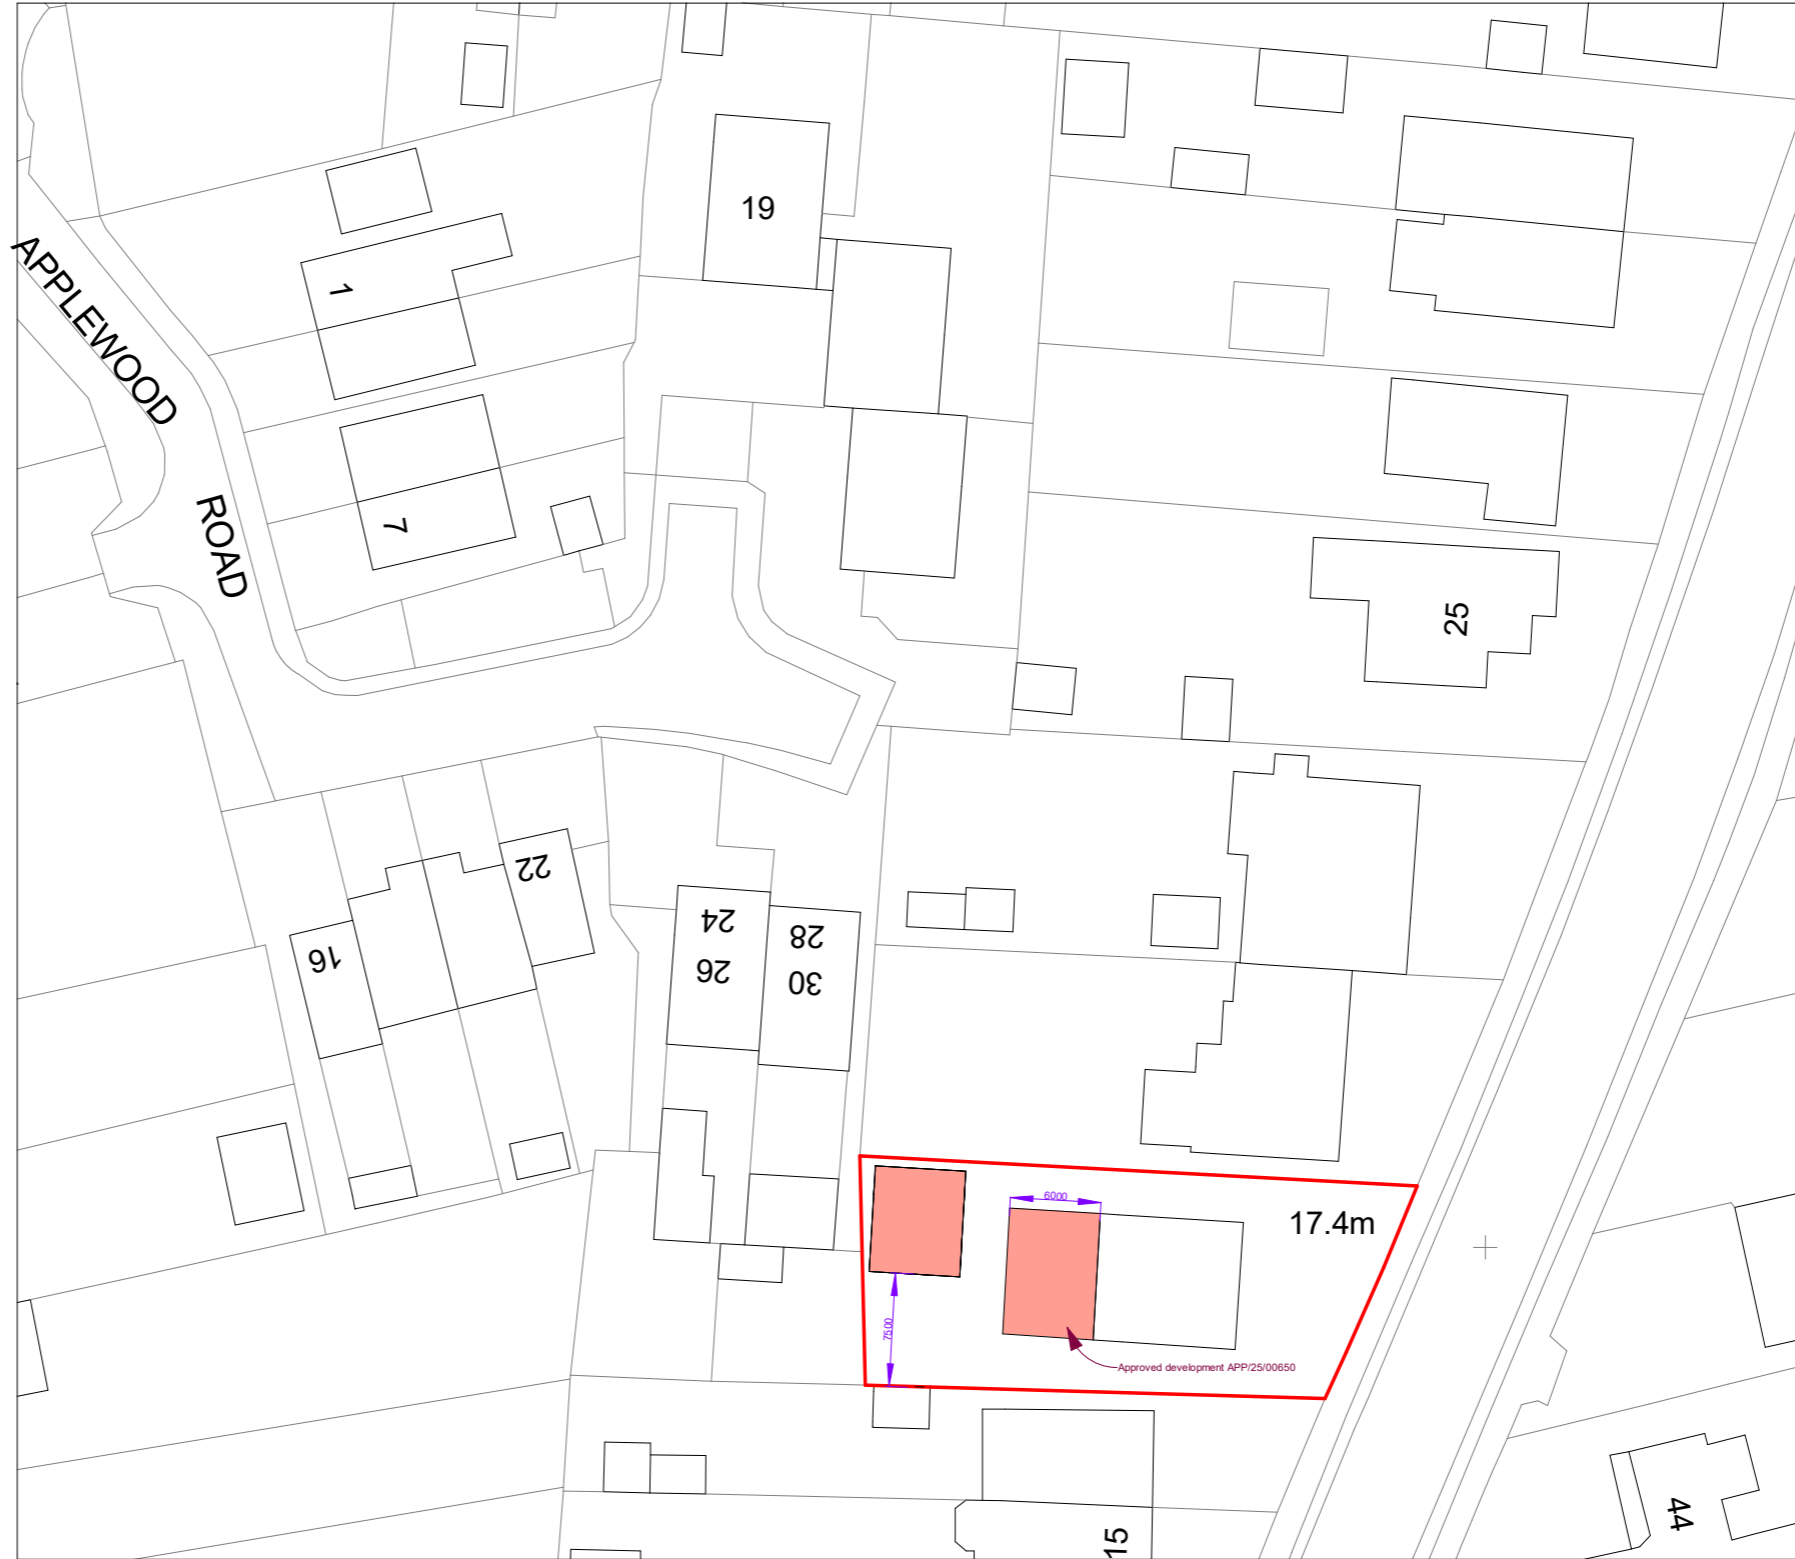

Project North

Key

Rev.	Date	Amendment
1	April 2026	Revision 1

Job Title:  
 19 PARK LANE PO9 3HG

Drawing Title:  
 Block Plan

Status: **PLANNING**

Project Number: 19\_PL - 07012026

Drawing Number: A3102

Date: APRIL 2026

0 5M 10M 25M

SCALE: 1:500 @ A3

Block Plan  
 1 : 500