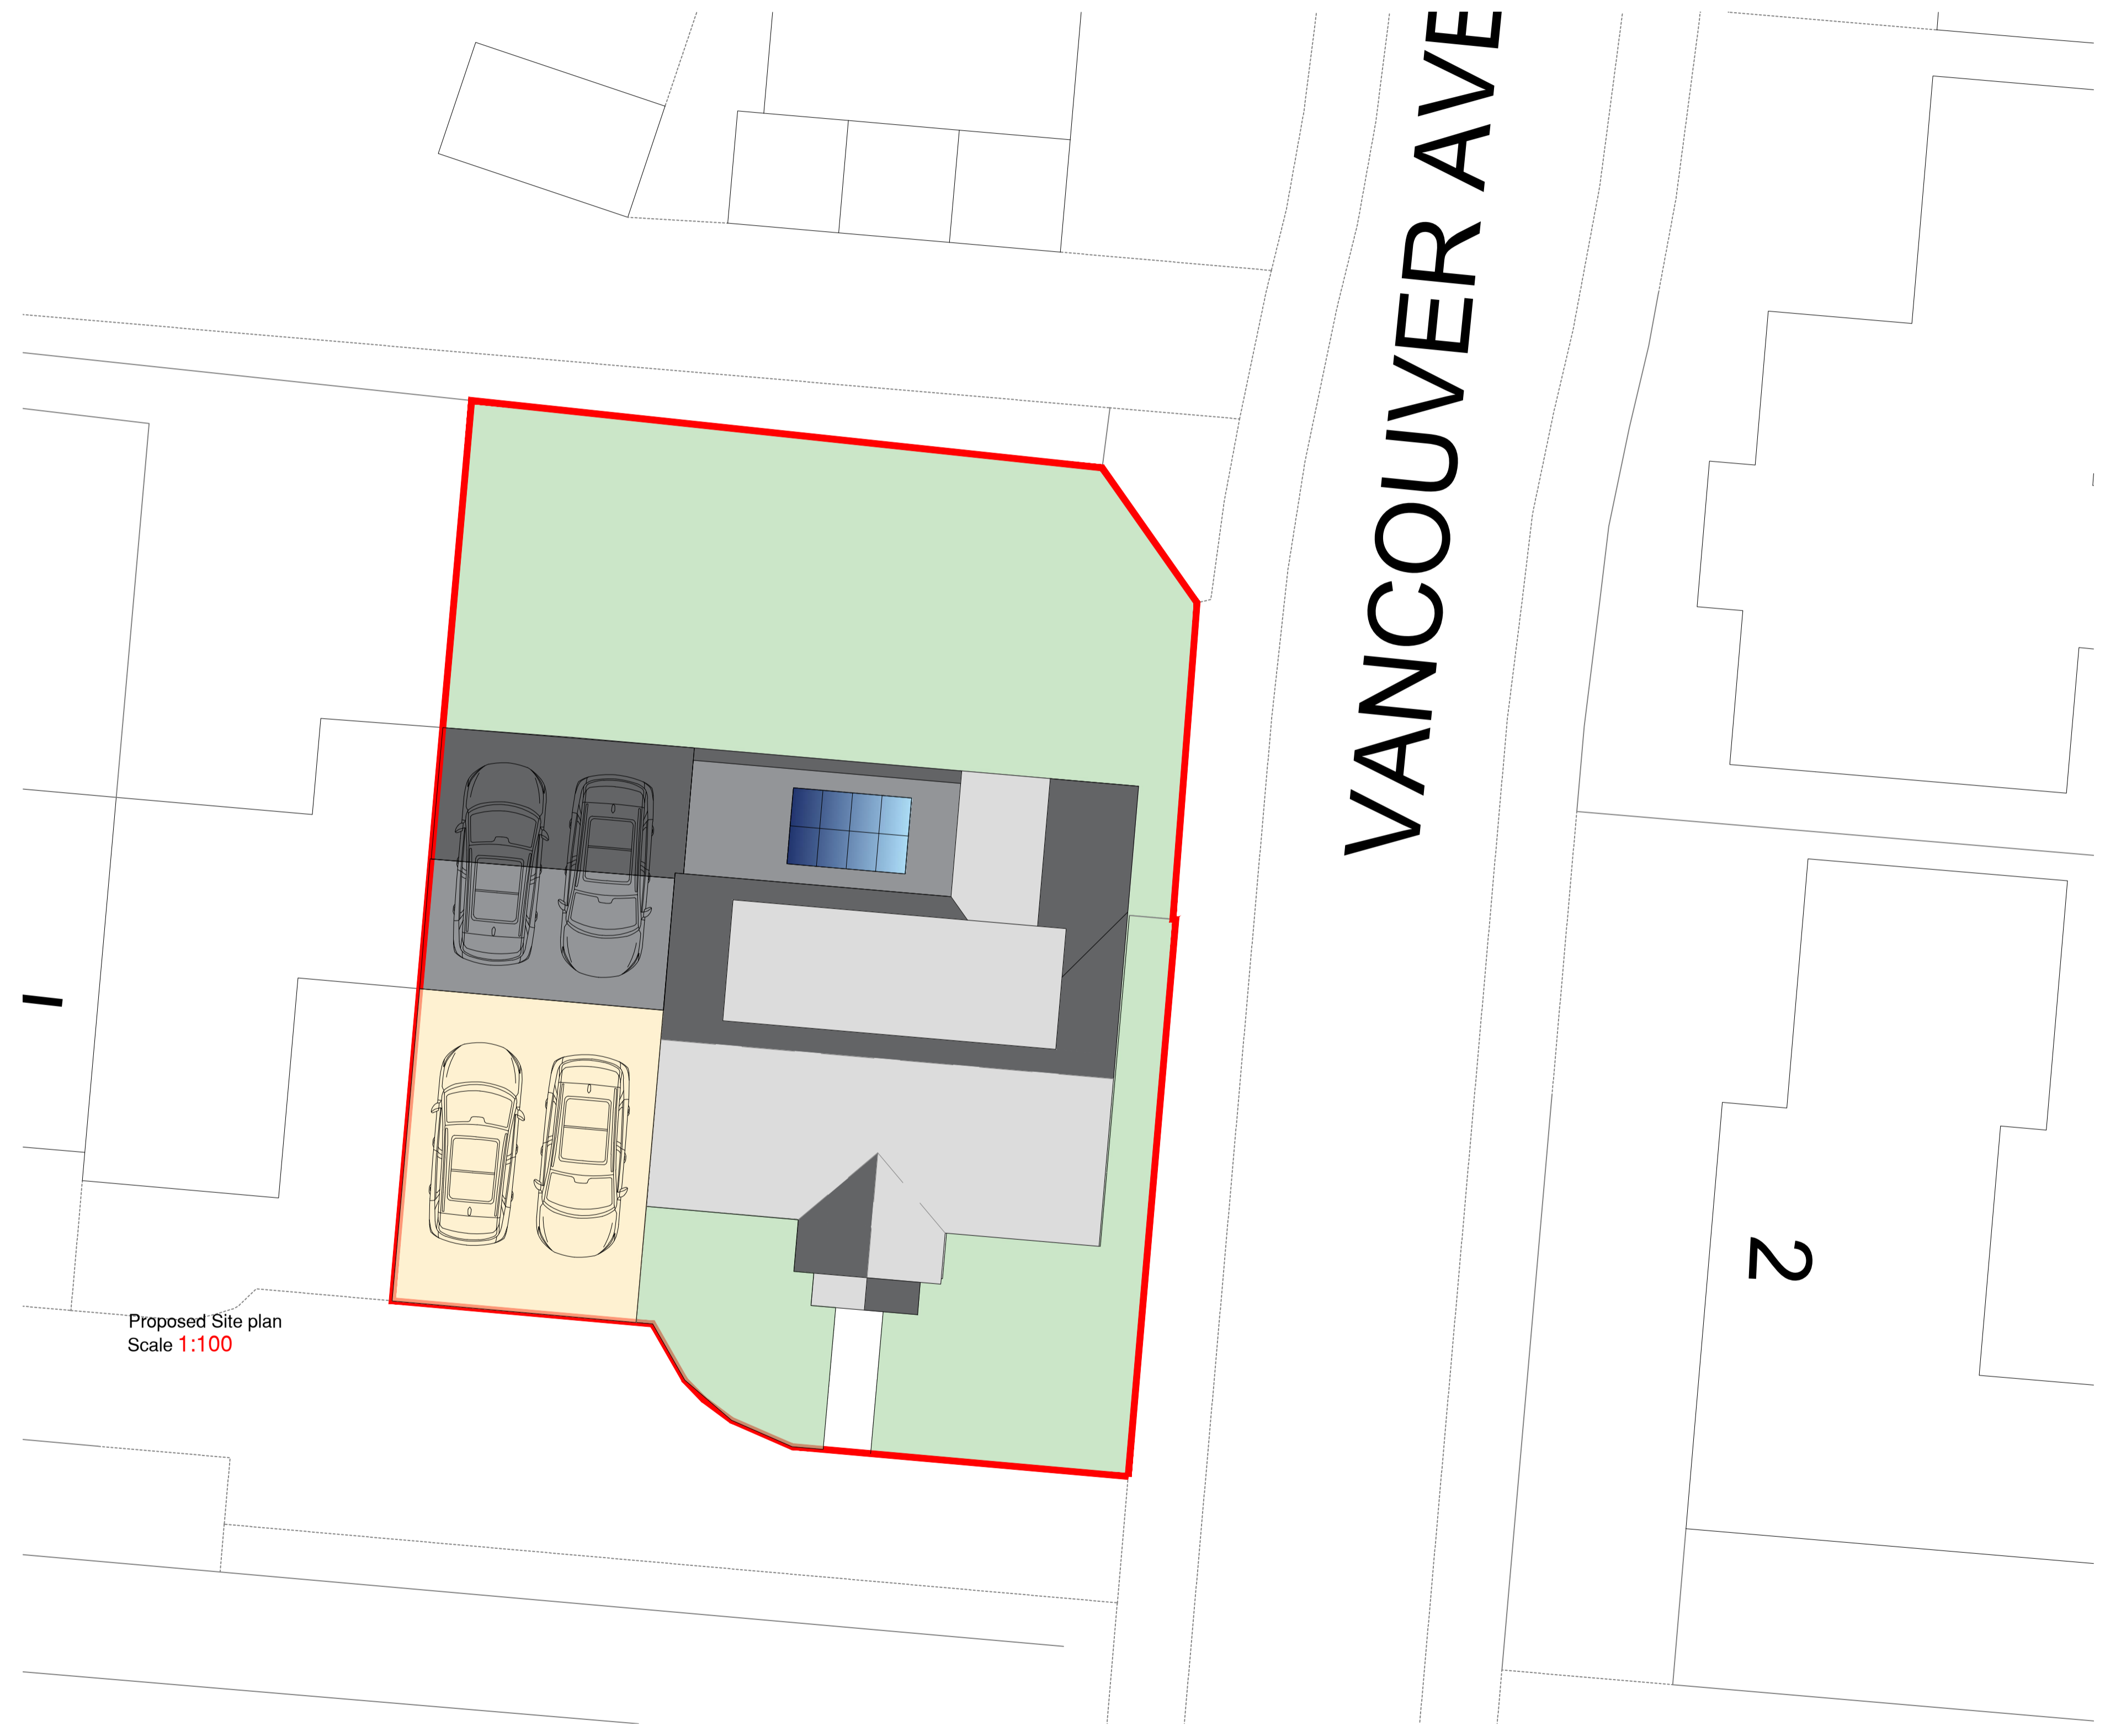

Location Plan  
Scale 1:1250

# VANCOUVER AVE

Proposed Site plan  
Scale 1:100

Solent Design Ltd  
5 The Old Railway  
Spring Garden Lane  
Gosport  
PO12 1FQ  
tel: 02392 580745 mob: 07771 355742 e-mail: info@solentplans.com

PROJECT DESCRIPTION:  
Front & Rear Extensions  
DRAWING TITLE:  
Proposed Site & Location plan

ADDRESS:  
5 Vancouver Ave  
Havant  
PO7 5BF

CLIENT:  
Mr & Mrs Imran

FIRST DRAWN:  
December 2025

DRAWING No: SD-2564-00  
REVISION: B  
SCALE: 1:100  
1:1250

drawing status: Issued for Comment